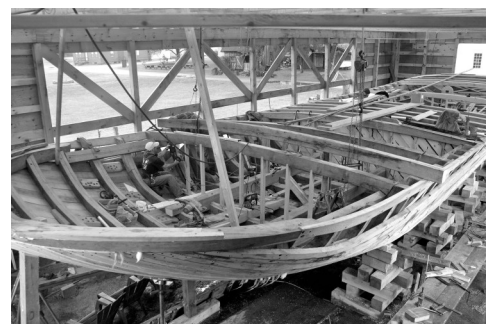

An Anonymous Friend

Cilla Aucoin

Rhett & Carroll Austell

Alan M. Banister

Alicia O. Banister

David B. & Amy Banister

Sarah H. Banister

Charles G. & Barbara Bickford

Neil & Frances Etson & Family

Jameson & Priscilla French

Hilary Harts

Cynthia & Cal Hosmer

Christopher & Susan Hosmer

W. Dean Howells

Phil & Betty Ann Johnson

Gus & Mary Kinnear

Katherine Labombard

Dave & Jean Lincoln

Eugenia Murley

Karen & David Page

Martha B. Small

William & Martha Steen

Sumner & Helen Winebaum

In memory of Cynthia Raymond

Carol Gronquist

Carol Manning

In memory of Henry C. Horner

Sally Smyser & Nancy Borden

In memory of Parker Kingsbury Howe

Gerald Howe & Jocelyn Frechette

In honor of Alex Kennedy

Brooke Kennedy

In memory of Bud McIntosh

Anna Joan Laird

Helen Serena Laird

Dean & Kathy Mendenhall

In honor of Captain & Mrs. Edward D. McIntosh

An Anonymous Friend

In honor of Douglas & Paul Rollins

Frank & Liz Mauran

In honor of Paul Rollins

Michael H. Mariner

Ashton Rollins

Sherwood & Denise Rollins

Ed & Dale Valena

In honor of Bill Purinton

Ginny & Marc Alterio

In memory of Maria Sciaky

In honor of Philip Wade

Major S.D. Wade

In honor of Jeremy Waldron

E. Scott Allmendinger

In memory of Steve Winship

Concord Yacht Club

In honor of Lawrence Yerdon, D. Bruce Montgomery & Joseph C. Donnelly, Jr

Elisabeth Bartlett Sturges